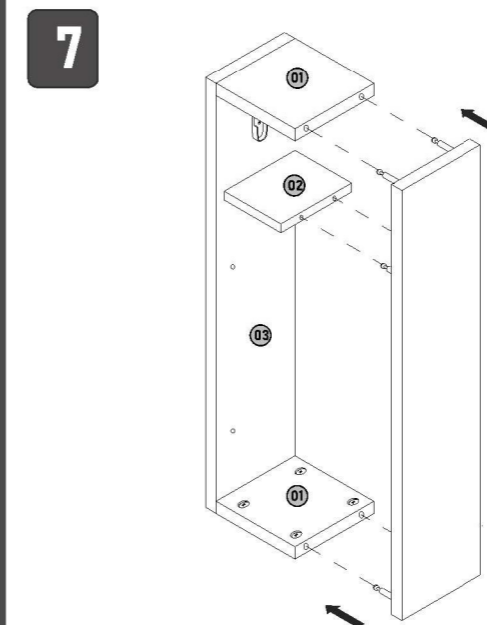

STAR BANYO DOLABI "STAR BATHROOM CABINET"

A		12	adet/ piece
B		12	adet/ piece
C		2	adet/ piece
D		1	adet/ piece
E		2	adet/ piece
F		1	adet/ piece
G		3	adet/ piece

In case you need a sparepart please indicate "modelnumber" and "piecenumber" shown in the assembly , instructions.