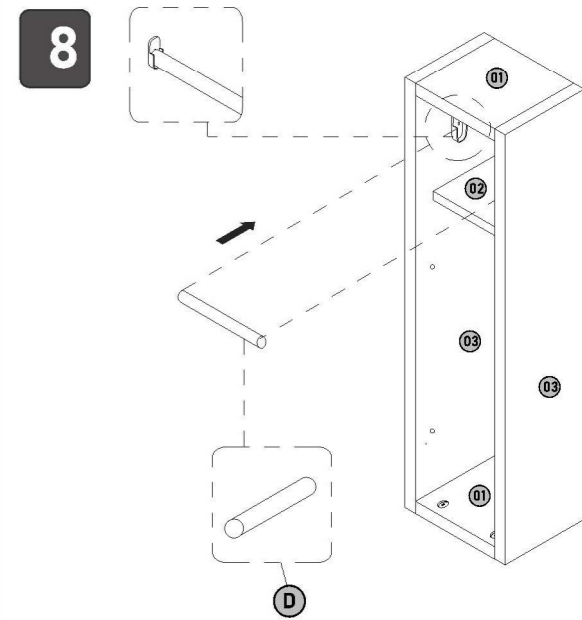

STAR BANYO DOLABI "STAR BATHROOM CABINET"

A		12	adet/ piece
B		12	adet/ piece
C		2	adet/ piece
D		1	adet/ piece
E		2	adet/ piece
F		1	adet/ piece
G		3	adet/ piece

In case you need a sparepart please indicate "modelnumber" and "piecenumber" shown in the assembly , instructions.