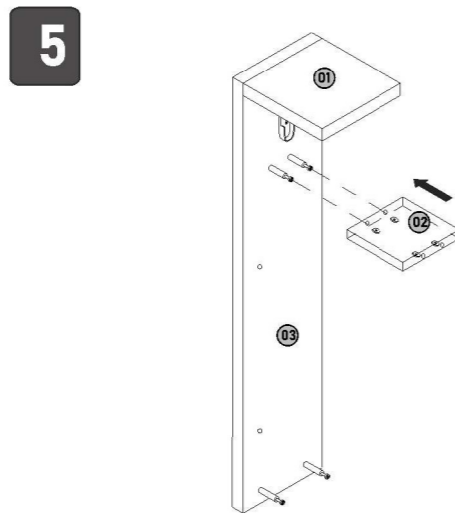

STAR BANYO DOLABI "STAR BATHROOM CABINET"

A		12	adet/ piece
B		12	adet/ piece
C		2	adet/ piece
D		1	adet/ piece
E		2	adet/ piece
F		1	adet/ piece
G		3	adet/ piece

In case you need a sparepart please indicate "modelnumber" and "piecenumber" shown in the assembly , instructions.