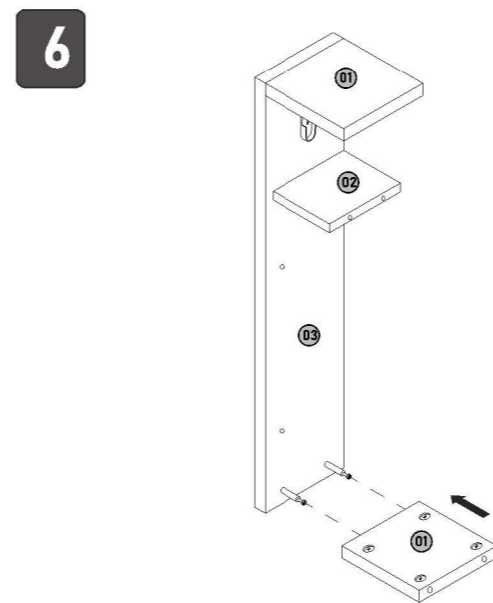

STAR BANYO DOLABI "STAR BATHROOM CABINET"

A		12	adet/ piece
B		12	adet/ piece
C		2	adet/ piece
D		1	adet/ piece
E		2	adet/ piece
F		1	adet/ piece
G		3	adet/ piece

In case you need a sparepart please indicate "modelnumber" and "piecenumber" shown in the assembly , instructions.