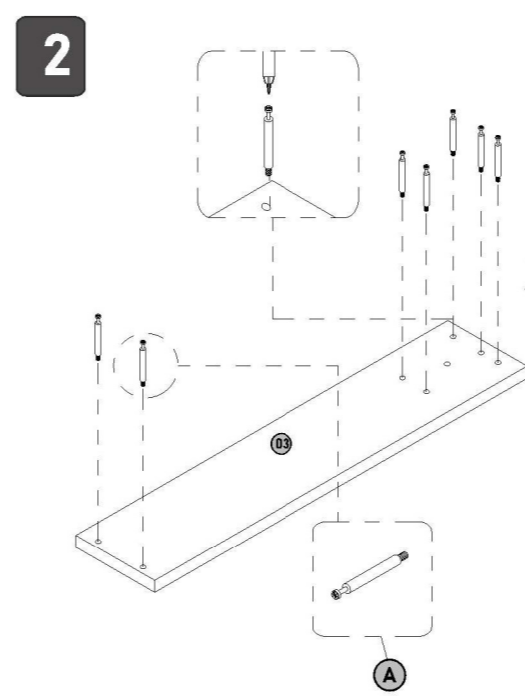

STAR BANYO DOLABI "STAR BATHROOM CABINET"

A		12	adet/ piece
B		12	adet/ piece
C		2	adet/ piece
D		1	adet/ piece
E		2	adet/ piece
F		1	adet/ piece
G		3	adet/ piece

In case you need a sparepart please indicate "modelnumber" and "piecenumber" shown in the assembly , instructions.