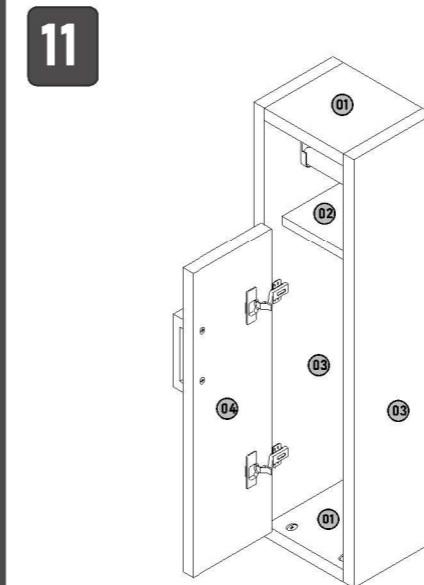

STAR BANYO DOLABI "STAR BATHROOM CABINET"

A		12	adet/ piece
B		12	adet/ piece
C		2	adet/ piece
D		1	adet/ piece
E		2	adet/ piece
F		1	adet/ piece
G		3	adet/ piece

In case you need a sparepart please indicate "modelnumber" and "piecenumber" shown in the assembly , instructions.