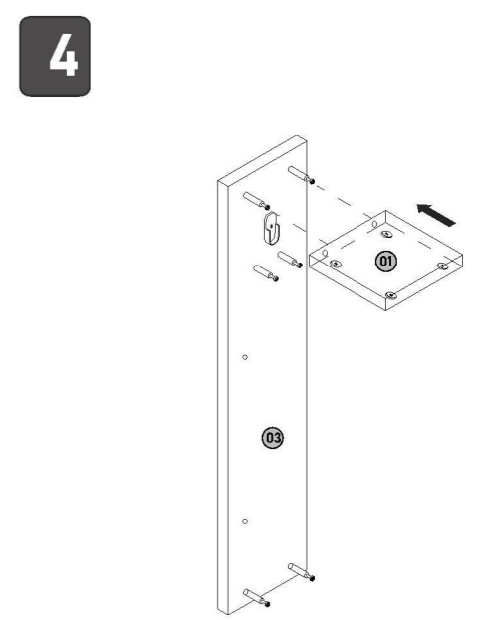

STAR BANYO DOLABI "STAR BATHROOM CABINET"

A		12	adet/ piece
B		12	adet/ piece
C		2	adet/ piece
D		1	adet/ piece
E		2	adet/ piece
F		1	adet/ piece
G		3	adet/ piece

In case you need a sparepart please indicate "modelnumber" and "piecenumber" shown in the assembly , instructions.