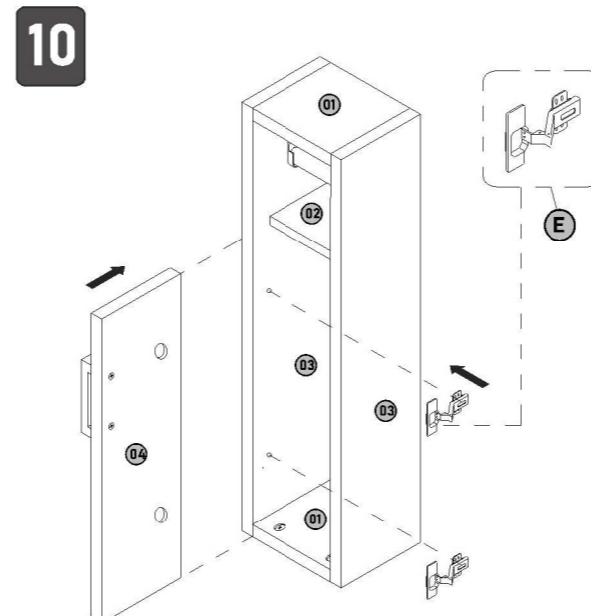

STAR BANYO DOLABI "STAR BATHROOM CABINET"

A		12	adet/ piece
B		12	adet/ piece
C		2	adet/ piece
D		1	adet/ piece
E		2	adet/ piece
F		1	adet/ piece
G		3	adet/ piece

In case you need a sparepart please indicate "modelnumber" and "piecenumber" shown in the assembly , instructions.